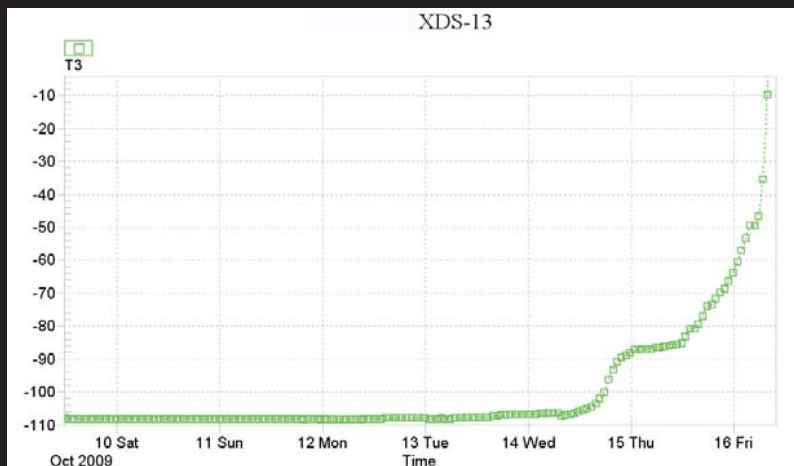

Amarillo, TX 79106

Phone: 210-379-8200

Email: info@reliantdryice.com

www.pacificdryice.com

- XDS Extended Duration Shippers are proven to extend product integrity below -20°C (-4°F) for 7 to 10 days.
- Extended Duration Shippers provide up to 75% savings in product cost compared to polyurethane (PUR) or isocyanurate containers.
- Extended Duration Shippers reduce the need for dry ice, up to 50% by weight.
- We offer three sizes of XDS Shippers to accommodate a variety of products.
- Included radiant barrier and outer box enhance performance.
- Insulated shipping container is manufactured with specialty polymer to enhance durability.

XDS Extended Duration Shipper

Test 1 Using 49# dry ice, Texas Foam XDS-12 169 hours to -20 C

Test 2 Using 89# dry ice, Texas Foam XDS-11 196 hours to -20 C

Test 3 Using 135# dry ice, Texas Foam XDS-13 256 hours to -20 C