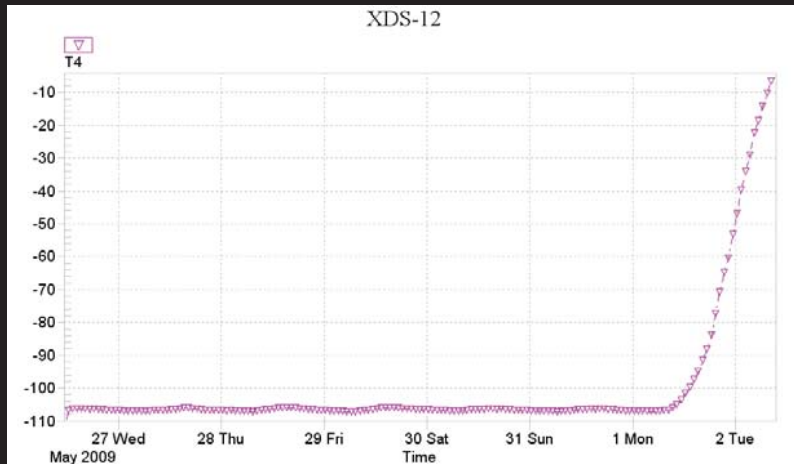

Amarillo, TX 79106

Phone: 210-379-8200

Email: info@reliantdryice.com

www.pacificdryice.com

- XDS Extended Duration Shippers are proven to extend product integrity below -20°C (-4°F) for 7 to 10 days.
- Extended Duration Shippers provide up to 75% savings in product cost compared to polyurethane (PUR) or isocyanurate containers.
- Extended Duration Shippers reduce the need for dry ice, up to 50% by weight.
- We offer three sizes of XDS Shippers to accommodate a variety of products.
- Included radiant barrier and outer box enhance performance.
- Insulated shipping container is manufactured with specialty polymer to enhance durability.

XDS Extended Duration Shipper

Test 1 Using 49# dry ice, Texas Foam XDS-12 169 hours to -20 C

Test 2 Using 89# dry ice, Texas Foam XDS-11 196 hours to -20 C

Test 3 Using 135# dry ice, Texas Foam XDS-13 256 hours to -20 C