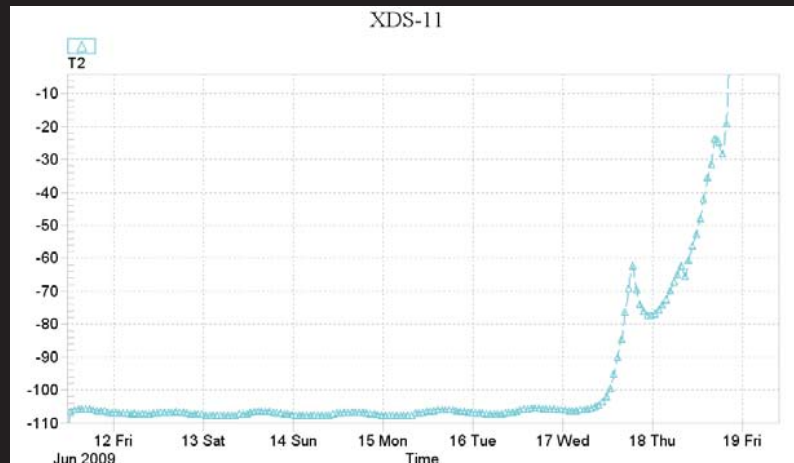

Amarillo, TX 79106

Phone: 210-379-8200

Email: info@reliantdryice.com

www.pacificdryice.com

- XDS Extended Duration Shippers are proven to extend product integrity below -20°C (-4°F) for 7 to 10 days.
- Extended Duration Shippers provide up to 75% savings in product cost compared to polyurethane (PUR) or isocyanurate containers.
- Extended Duration Shippers reduce the need for dry ice, up to 50% by weight.
- We offer three sizes of XDS Shippers to accommodate a variety of products.
- Included radiant barrier and outer box enhance performance.
- Insulated shipping container is manufactured with specialty polymer to enhance durability.

XDS Extended Duration Shipper

Test 1 Using 49# dry ice, Texas Foam XDS-12 169 hours to -20 C

Test 2 Using 89# dry ice, Texas Foam XDS-11 196 hours to -20 C

Test 3 Using 135# dry ice, Texas Foam XDS-13 256 hours to -20 C